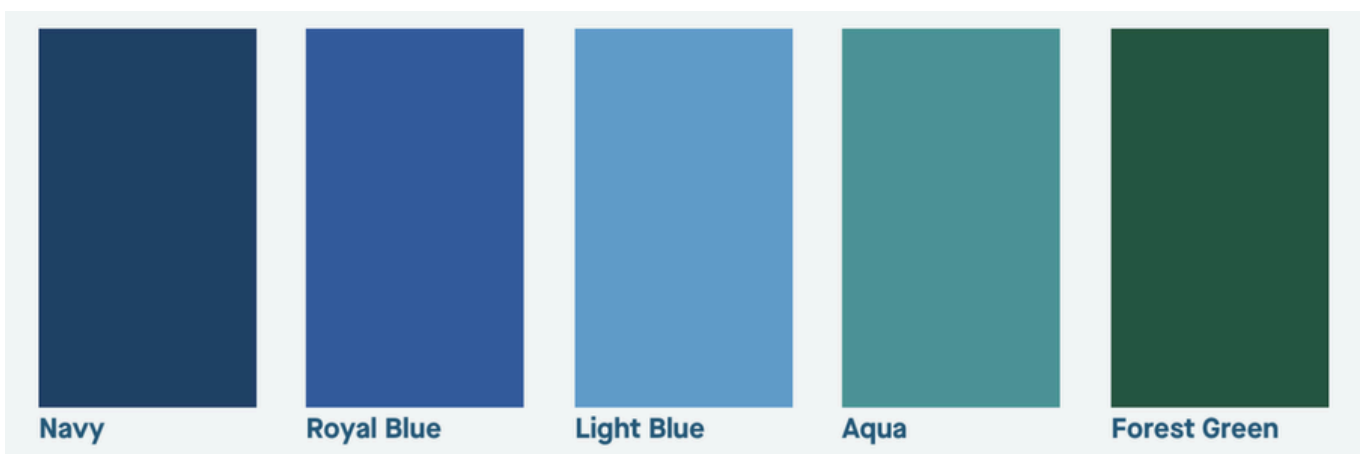

COLOR OPTIONS

AUTOMATIC POOL COVER COLORS

Our covers are custom made to fit your pool and can fit most pool sizes and shapes. We offer your choice of 10 standard fabric colors to help you design a pool cover to match your unique style.

Coverstar automatic covers can be applied to a broad range of pool designs and types. Options include your choice of ten standard fabric colors.

Ask your dealer about other available custom colors and fabric weights.

Please note: Actual colors may appear differently.

ROYAL BLUE

NAVY

TAN

GREY

CHARCOAL

LIGHT BLUE

FOREST GREEN