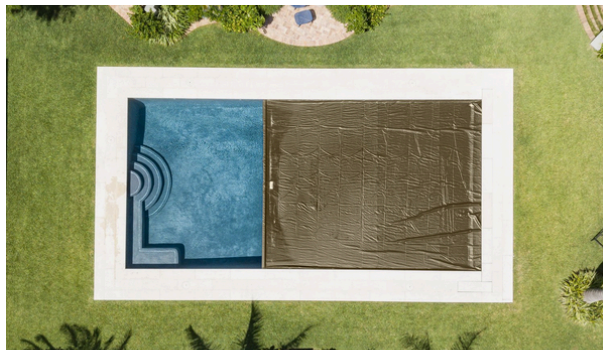

COLOR OPTIONS

AUTOMATIC POOL COVER COLORS

Our covers are custom made to fit your pool and can fit most pool sizes and shapes. We offer your choice of 10 standard fabric colors to help you design a pool cover to match your unique style.

Coverstar automatic covers can be applied to a broad range of pool designs and types. Options include your choice of ten standard fabric colors.

Ask your dealer about other available custom colors and fabric weights.

Please note: Actual colors may appear differently.

ROYAL BLUE

NAVY

TAN

GREY

CHARCOAL

LIGHT BLUE

FOREST GREEN